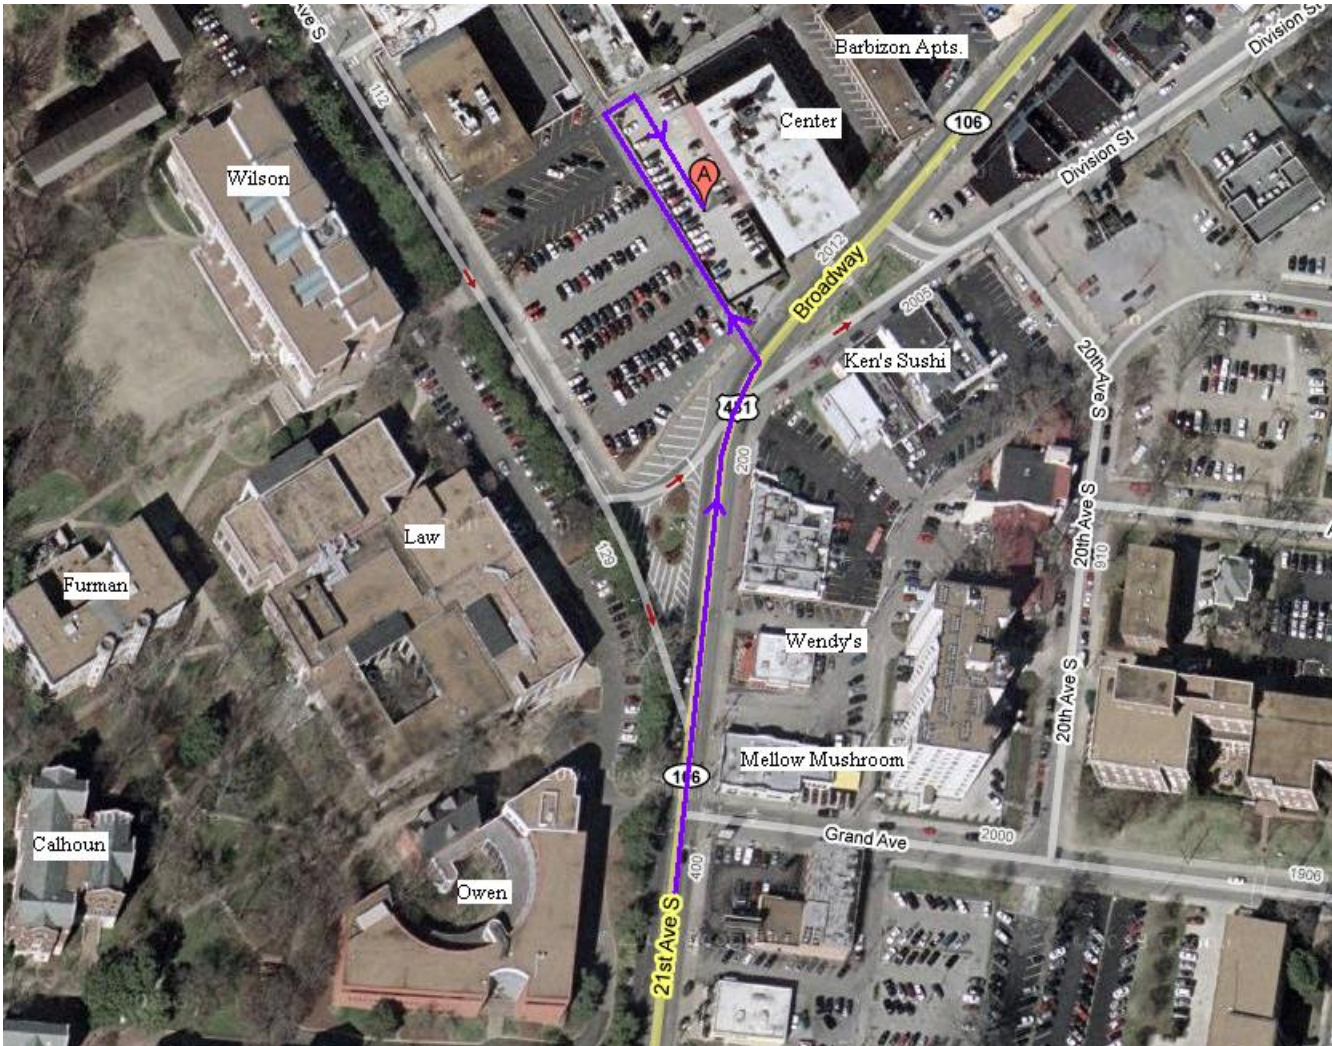

Driving Directions from 21st to the Center Building

1. Heading north on 21st Ave. S. towards downtown.
2. You will pass Mellow Mushroom and Wendy's on your right.
3. You will see a parking lot to your left, and the road splits into Division and Broadway, follow Broadway.
4. When the parking lot ends a one-way alley is between the parking lot and Center Building Parking Deck. Turn left down this alley.
5. Once the wall on your right from the Center Building Parking Deck ends, turn right.
6. Quickly turn right on to the top of the parking deck.
 - a. Some visitor parking is available on the parking deck, while the rest of the lot is Zone 2.
7. Take the last entrance on your left, go through 2 glass doors, and the 1st door on the right is where we are located. 270 Center Building.