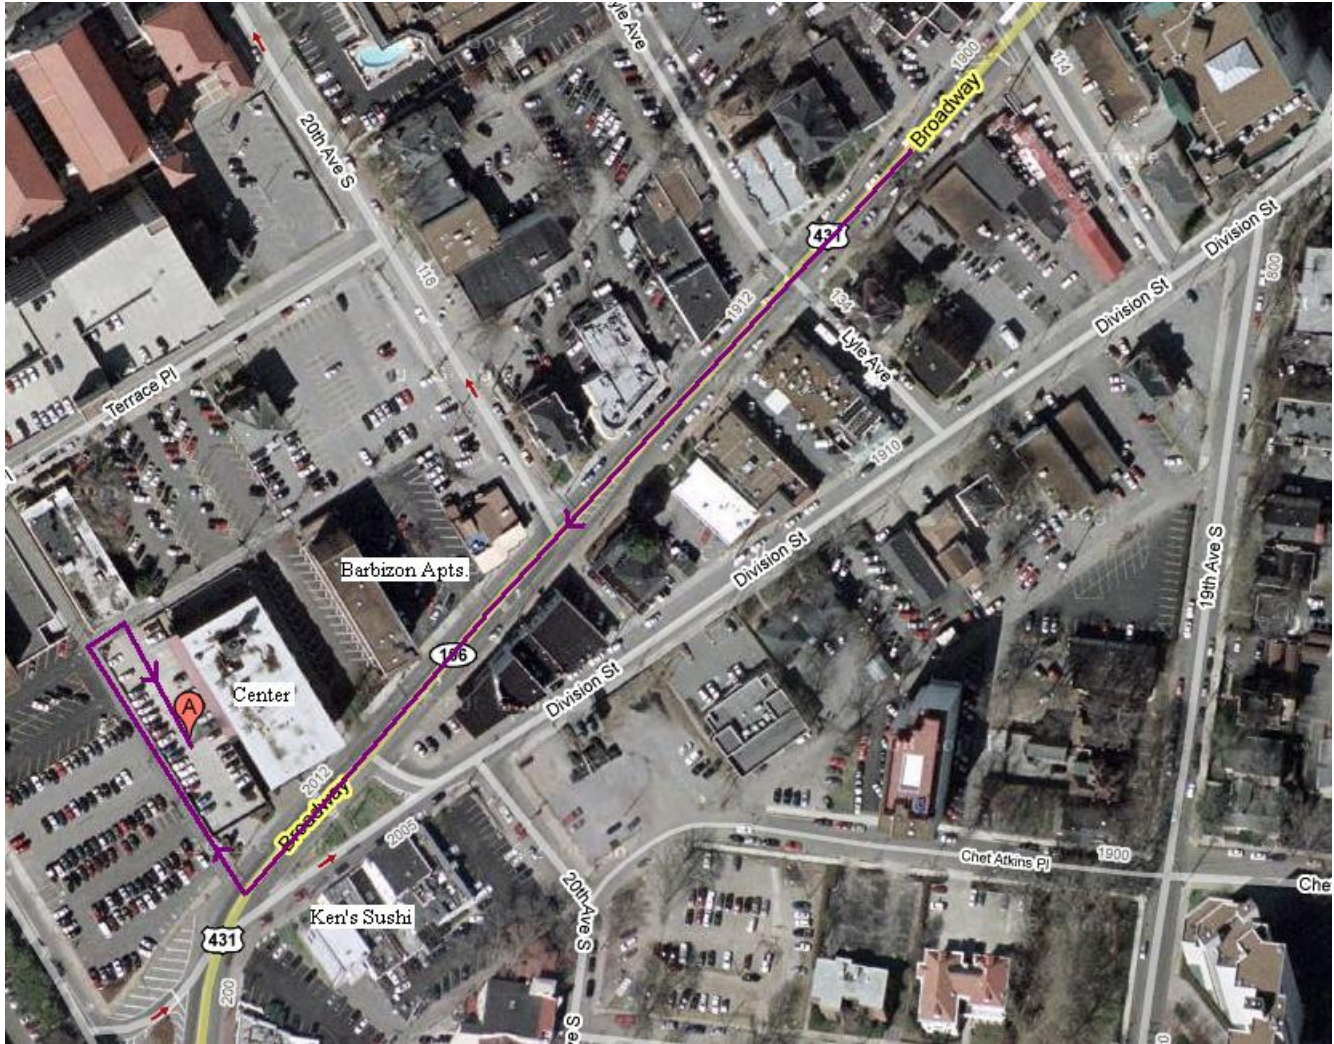

Driving Directions from Broadway to the Center Building

1. Heading southwest on Broadway towards Vanderbilt.
2. You will pass the Corner Pub and the Barbizon Apartments on your right and Ken's Sushi on your left.
3. Once you pass a small parking garage under the Center Building Parking Deck, take a right down a one-way alley.
4. The one-way alley is between the parking lot and the Center Building Parking Deck.
5. Once the wall on your right from the Center Building Parking Deck ends, turn right.
6. Quickly turn right on to the top of the parking deck.
 - a. Some visitor parking is available on the parking deck, while the rest of the lot is Zone 2.
7. Take the last entrance on your left, go through 2 glass doors, and the 1st door on the right is where we are located. 270 Center Building.