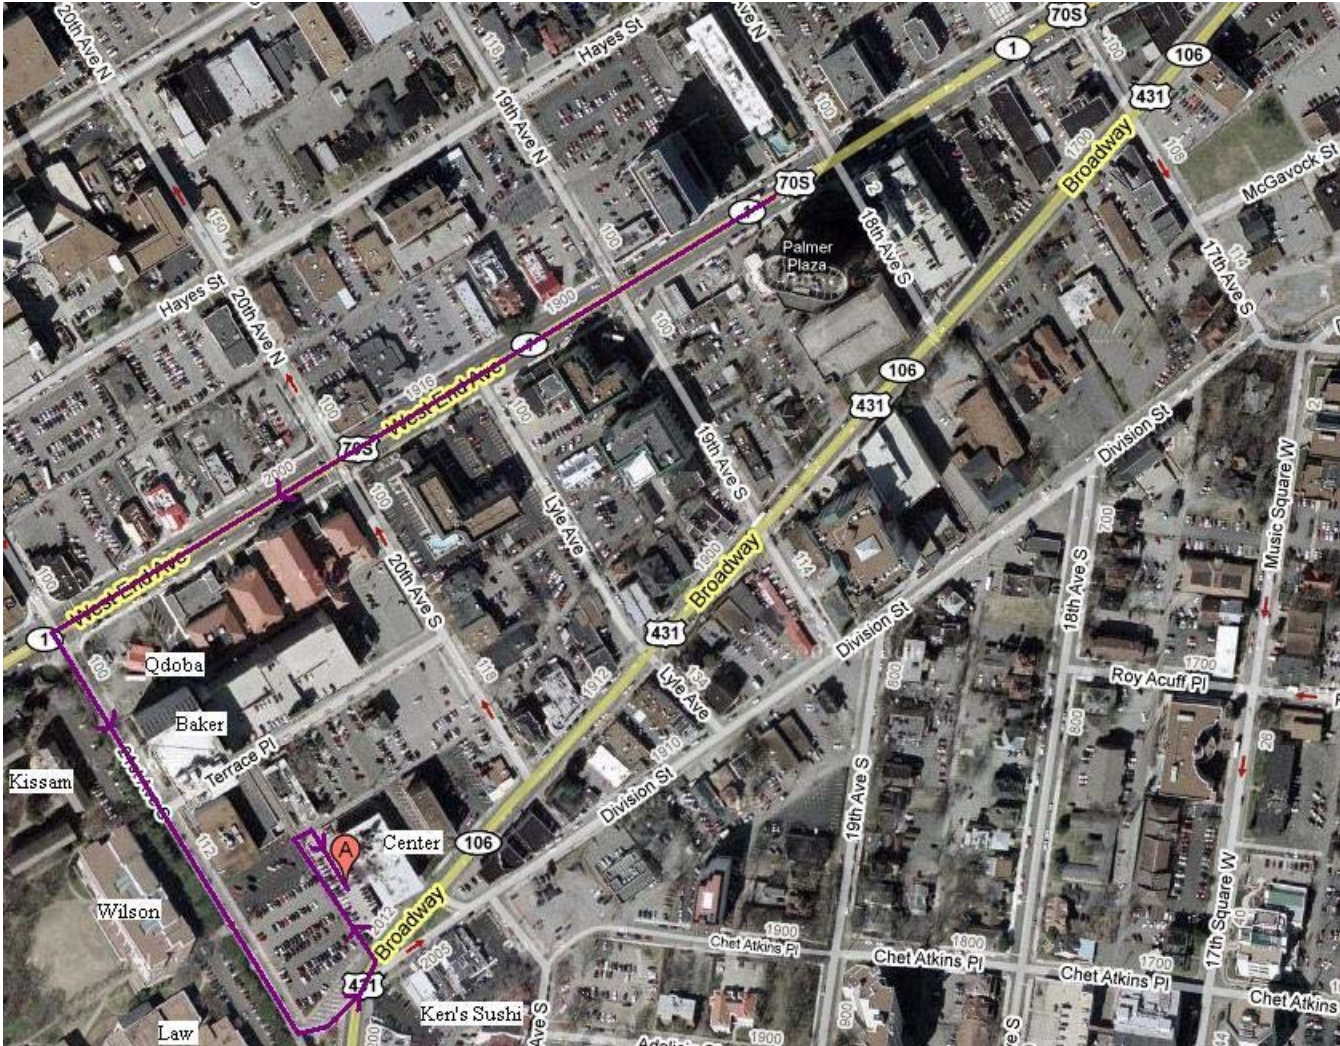

Driving Directions from West End to Center Building

1. Heading southwest on West End Ave toward Vanderbilt.
2. Turn left at 21st Ave. S. just pass Qdoba on your left.
3. When you reach the fork in the road veer left to turn left onto Broadway.
4. You will pass Mellow Mushroom and Wendy's on your right.
5. You will see a parking lot to your left, and the road splits into Division and Broadway, follow Broadway.
6. When the parking lot ends a one-way alley is between the parking lot and Center Building Parking Deck. Turn left down this alley.
7. Once the wall on your right from the Center Building Parking Deck ends, turn right.
8. Quickly turn right on to the top of the parking deck.
 - a. Some visitor parking is available on the parking deck, while the rest of the lot is Zone 2.
9. Take the last entrance on your left, go through 2 glass doors, and the 1st door on the right is where we are located. 270 Center Building.