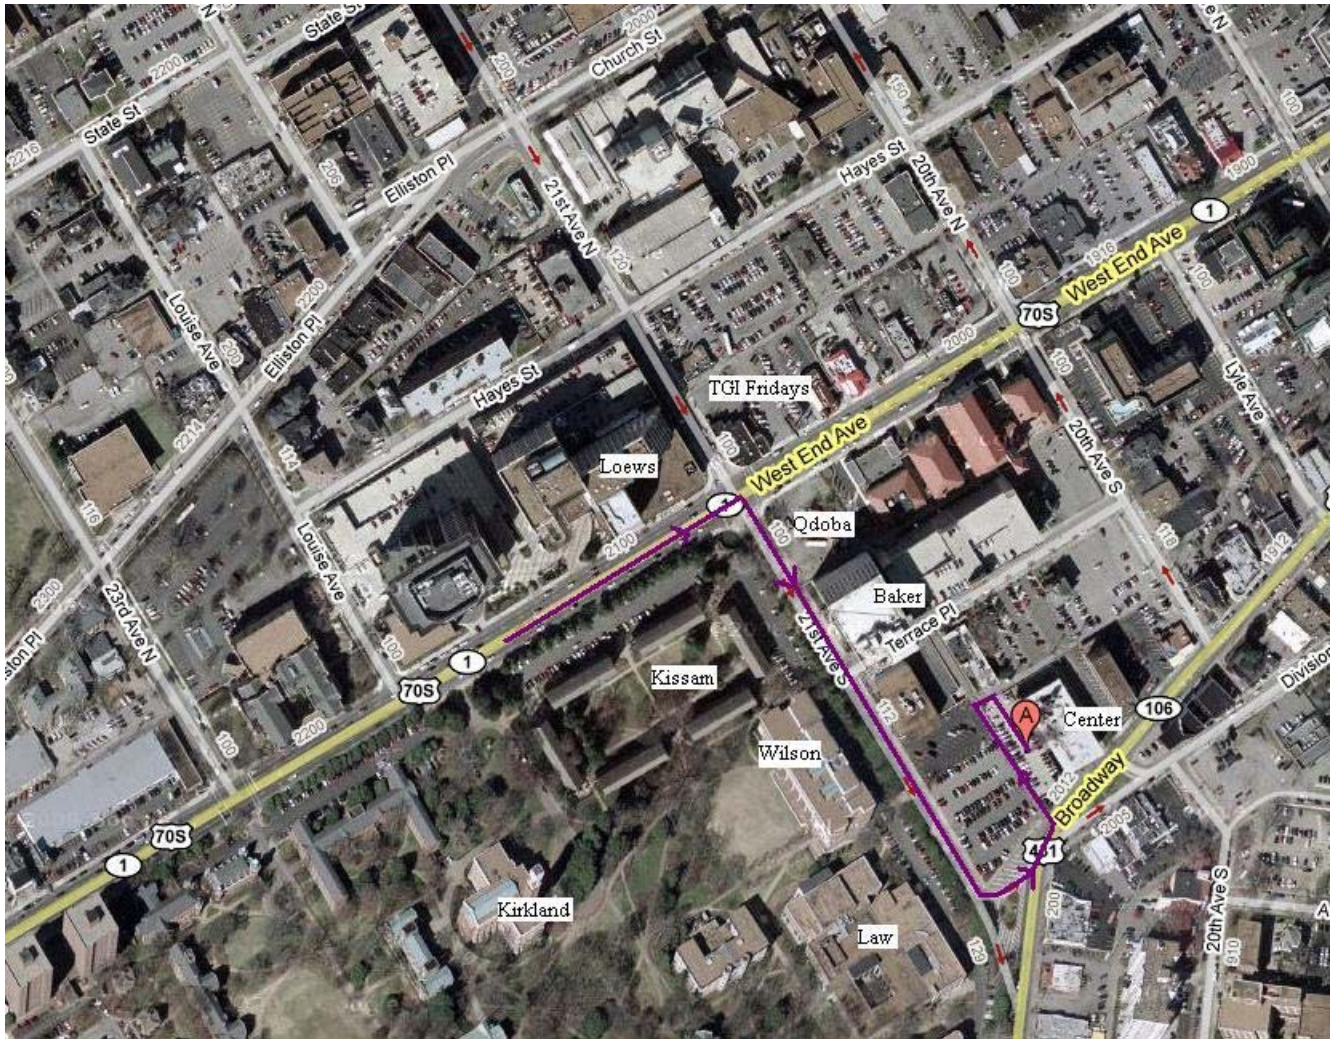

Driving Directions from West End-Vandy to Center Building

1. Heading northeast on West End Ave toward downtown.
2. Turn right at 21st Ave. S. just pass Kissam Quad on your right and Loews on your left.
3. When you reach the fork in the road veer left to turn left onto Broadway.
4. You will pass Mellow Mushroom and Wendy's on your right.
5. You will see a parking lot to your left, and the road splits into Division and Broadway, follow Broadway.
6. When the parking lot ends a one-way alley is between the parking lot and Center Building Parking Deck. Quickly turn left down this alley.
7. Once the wall on your right from the Center Building Parking Deck ends, turn right.
8. Quickly turn right on to the top of the parking deck.
 - a. Some visitor parking is available on the parking deck, while the rest of the lot is Zone 2.
9. Take the last entrance on your left, go through 2 glass doors, and the 1st door on the right is where we are located. 270 Center Building.