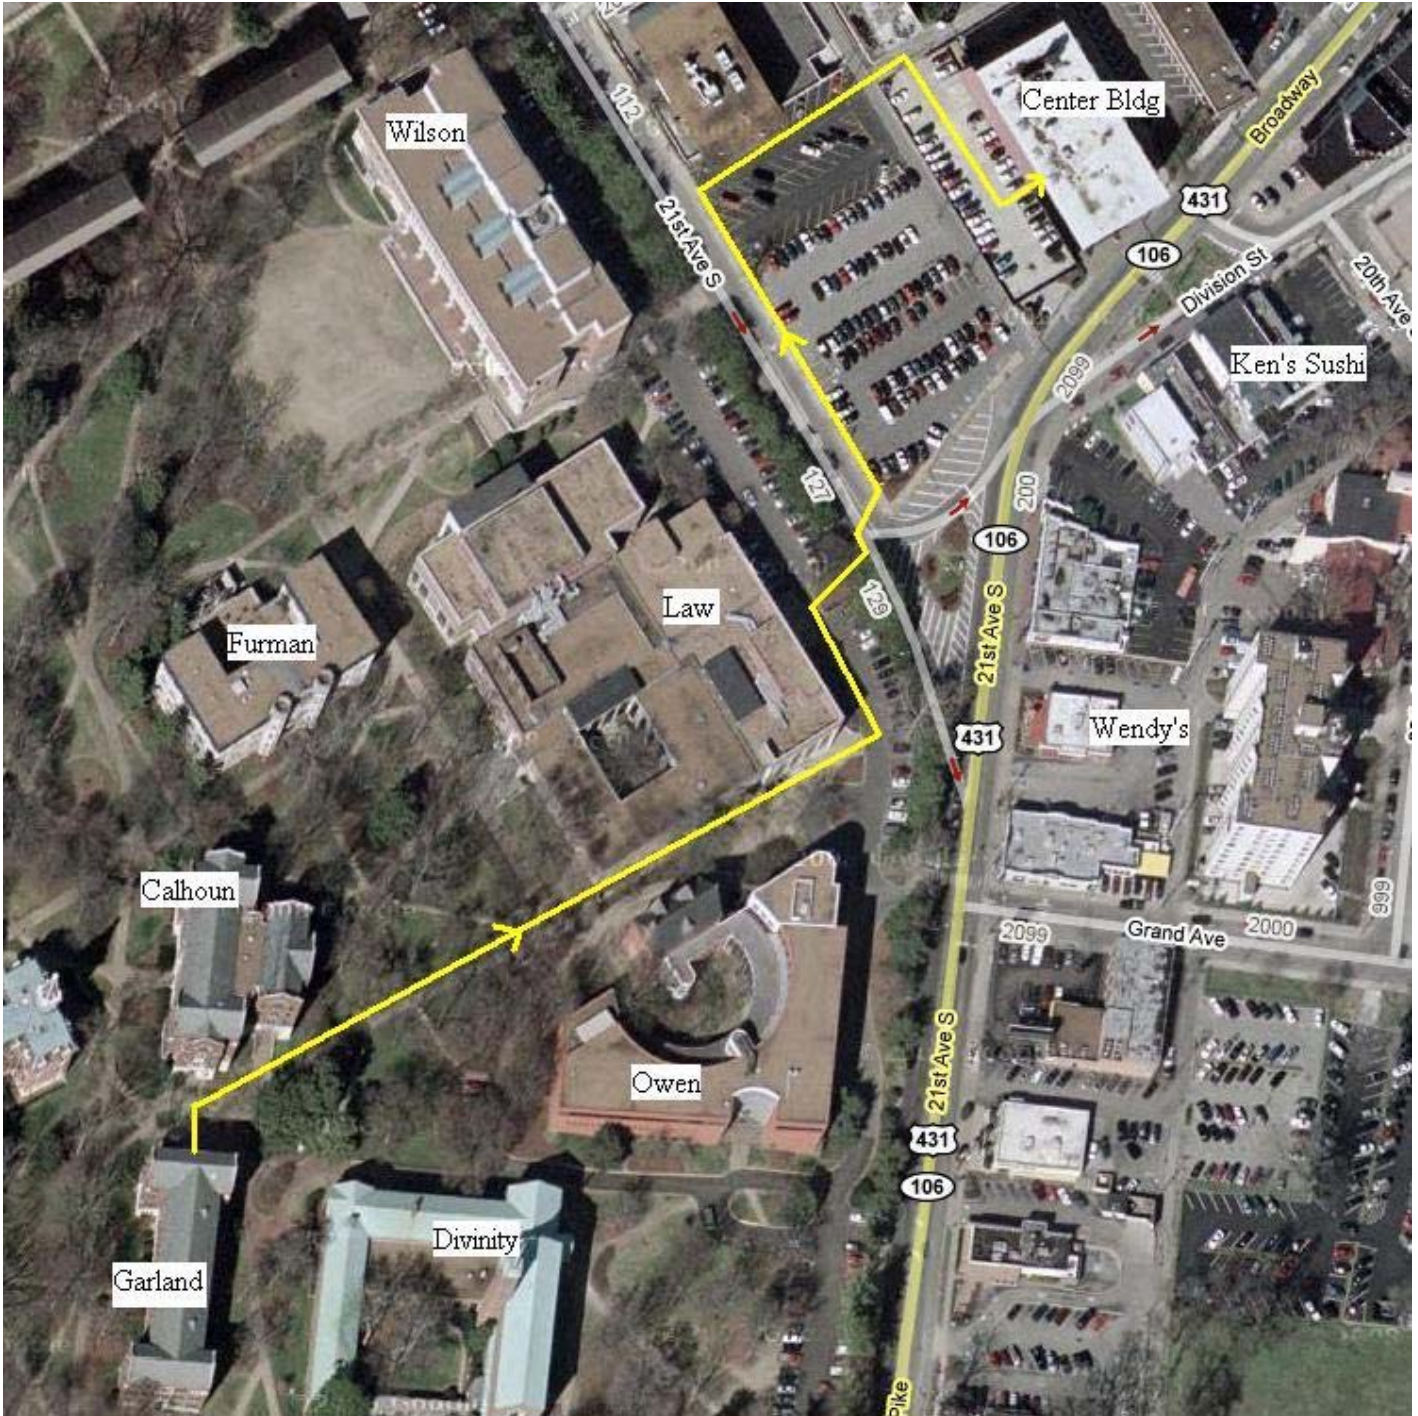

Walking Directions to Center Building

1. Head out from the basement of Garland Hall towards Calhoun.
2. Turn right and head towards 21st Ave.
3. Go between the Law School and Owen Business School.
4. When you go past the Law School round-a-bout, and get to the parking lot, head left.
5. When you get to the brick sidewalk, turn right and cross 21st Ave. using the cross walk.
6. Cross the parking lot to the far side (left side) of the Center Building and head around the wall.
 - a. Center Building has the big red awning out front.
7. Take the last entrance on your left, go through 2 doors, and the 1st door on the right is where we are located. 270 Center Building.